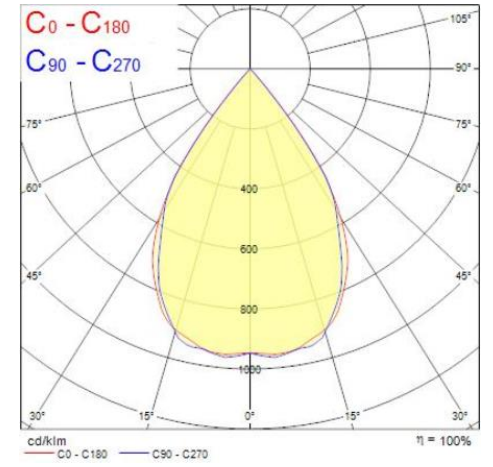

Raxa UGR19 1500 Black side view

Raxa UGR19 600 White upper side view

Raxa UGR19 600 Black upper side view

Raxa UGR19 1500 White upper side view

Raxa UGR19 1500 Black upper side view

Raxa 600 UGR19 3000K

Raxa 1500 UGR19 3000K