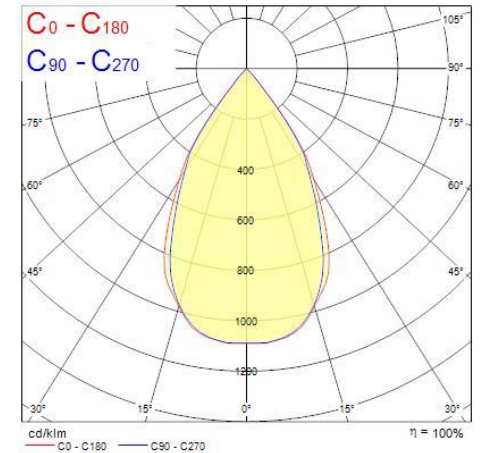

Raxa UGR19 1500 Black side view

Raxa UGR19 600 White upper side view

Raxa UGR19 600 Black upper side view

Raxa UGR19 1500 White upper side view

Raxa UGR19 1500 Black upper side view

Raxa 600 UGR19 3000K

Raxa 1500 UGR19 3000K