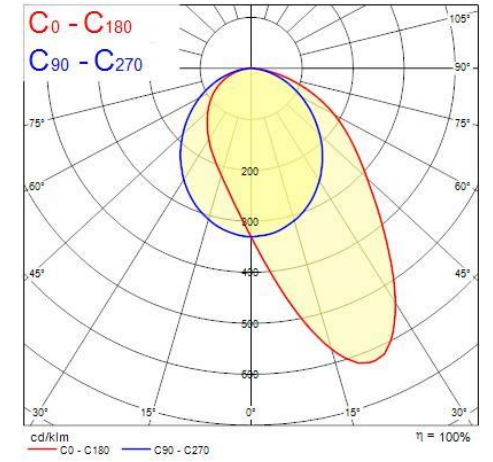

Raxa Wallwasher Black on track

Raxa Wallwasher White upper side view

Raxa Wallwasher Black upper side view

Raxa Wallwasher White lateral view

Raxa Wallwasher Black lateral view

Raxa 900 Wallwasher 3000K

Raxa 1200 Wallwasher 3000K