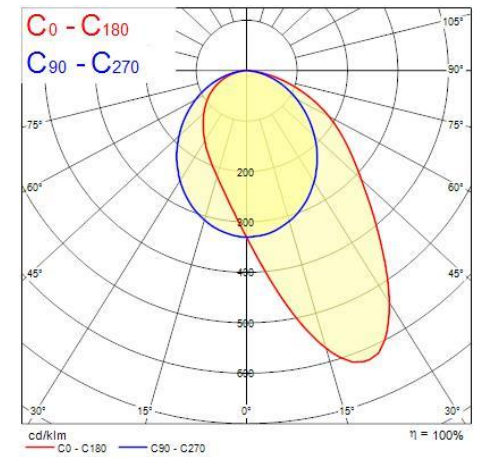

Raxa Wallwasher Black on track

Raxa Wallwasher White upper side view

Raxa Wallwasher Black upper side view

Raxa Wallwasher White lateral view

Raxa Wallwasher Black lateral view

Raxa 900 Wallwasher 3000K

Raxa 1200 Wallwasher 3000K